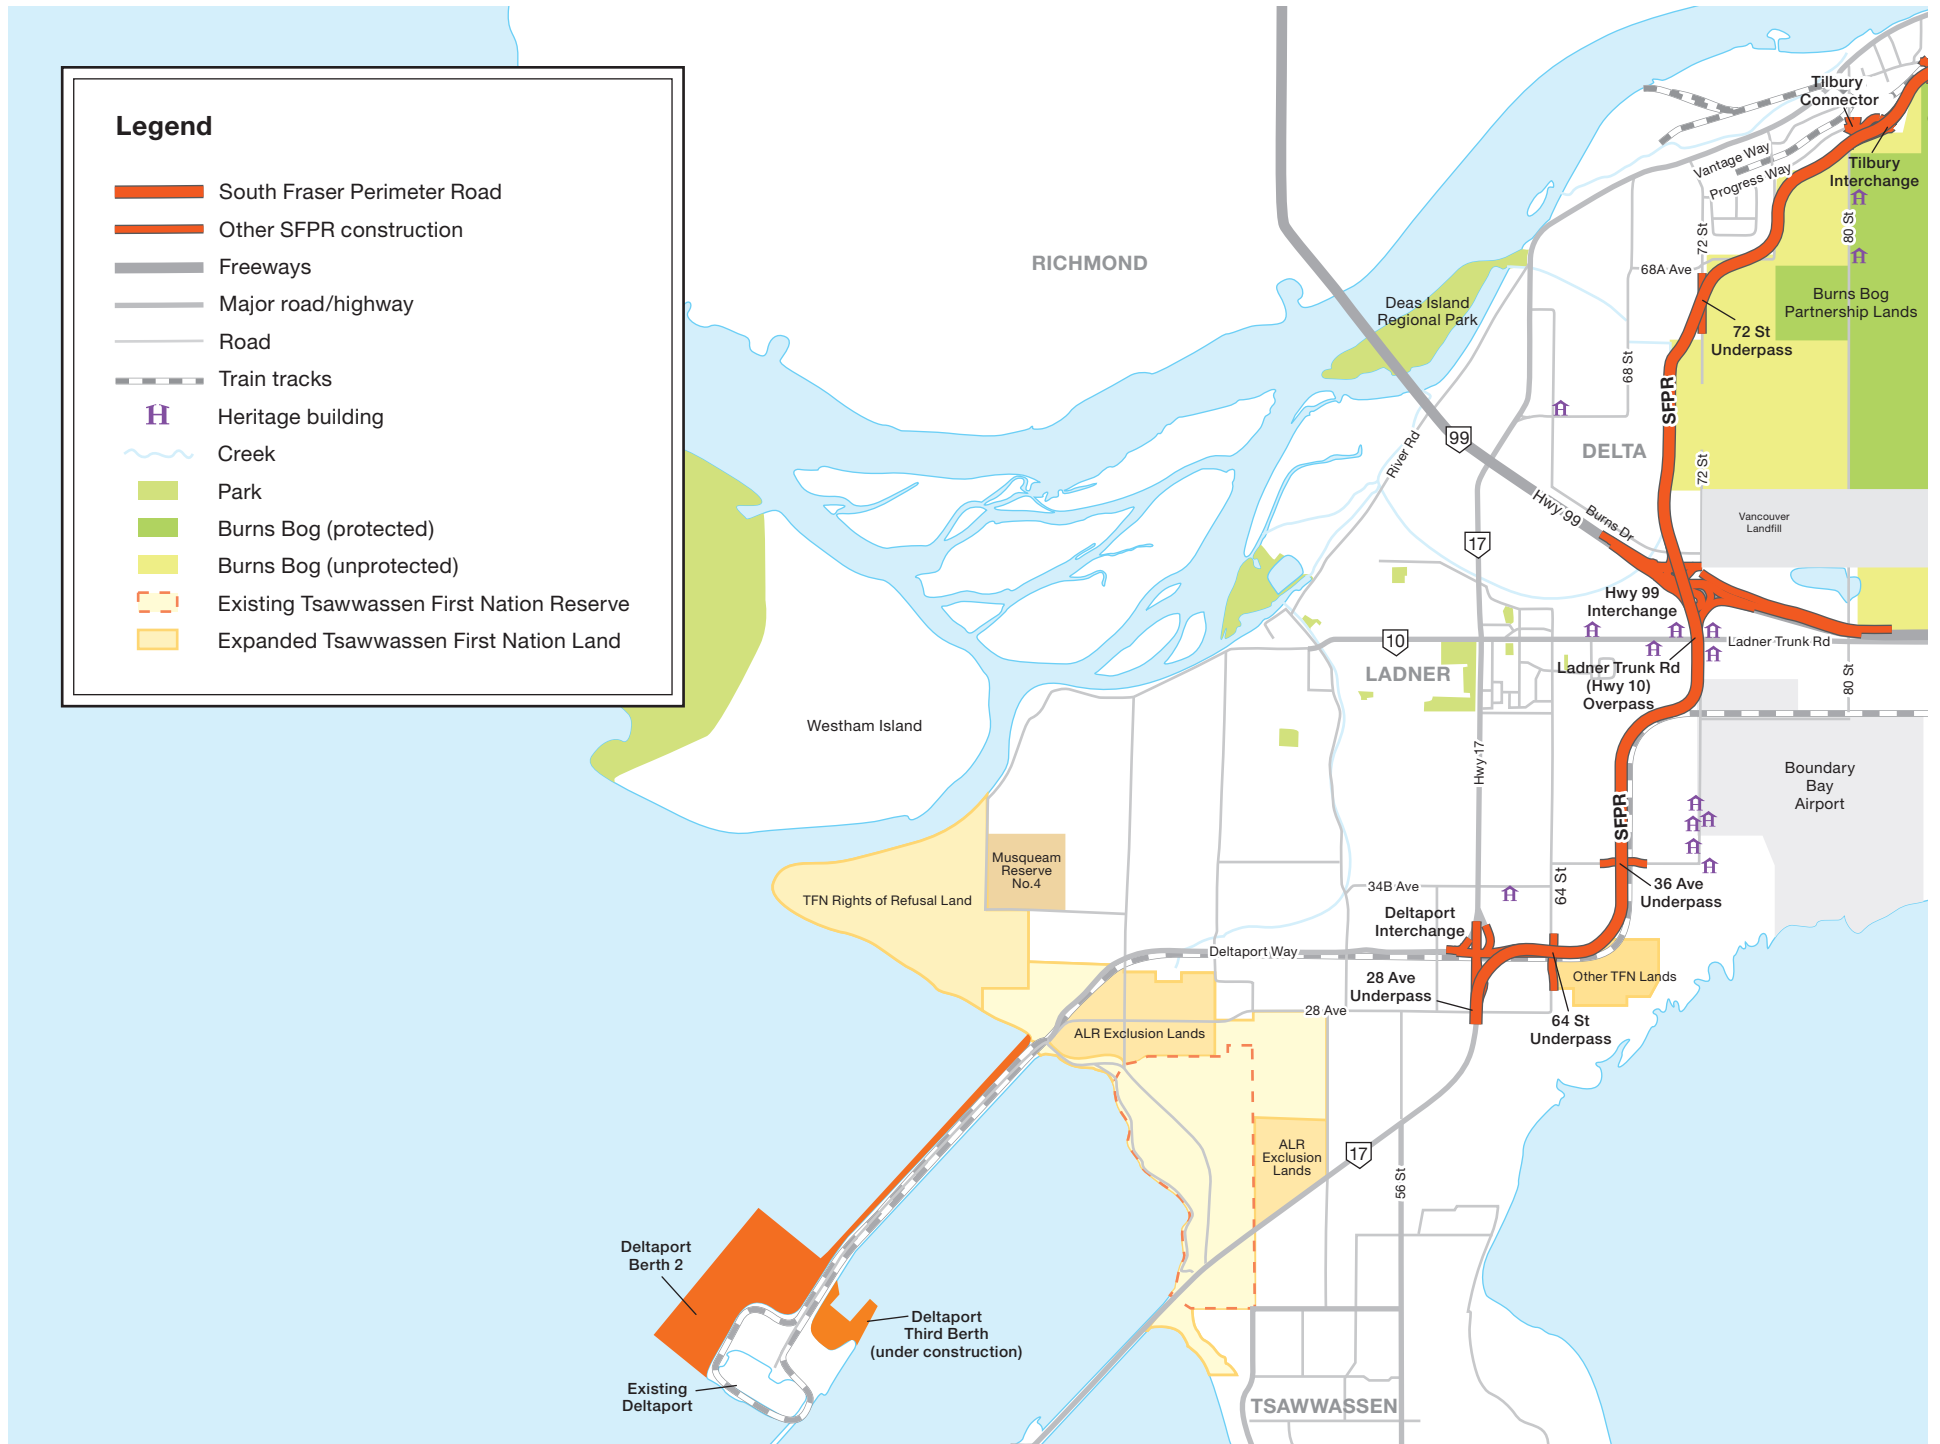

### Legend

- South Fraser Perimeter Road
- Other SFPR construction
- Freeways
- Major road/highway
- Road
- Train tracks
- Heritage building
- Creek
- Park
- Burns Bog (protected)
- Burns Bog (unprotected)
- Existing Tsawwassen First Nation Reserve
- Expanded Tsawwassen First Nation Land

### Legend

	South Fraser Perimeter Road		Heritage building
	Other SFPR construction		Creek
	Freeways		Park
	Major road/highway		Burns Bog (protected)
	Road		Burns Bog (unprotected)
	Train tracks		Existing Tsawwassen First Nation Reserve
			Expanded Tsawwassen First Nation Land