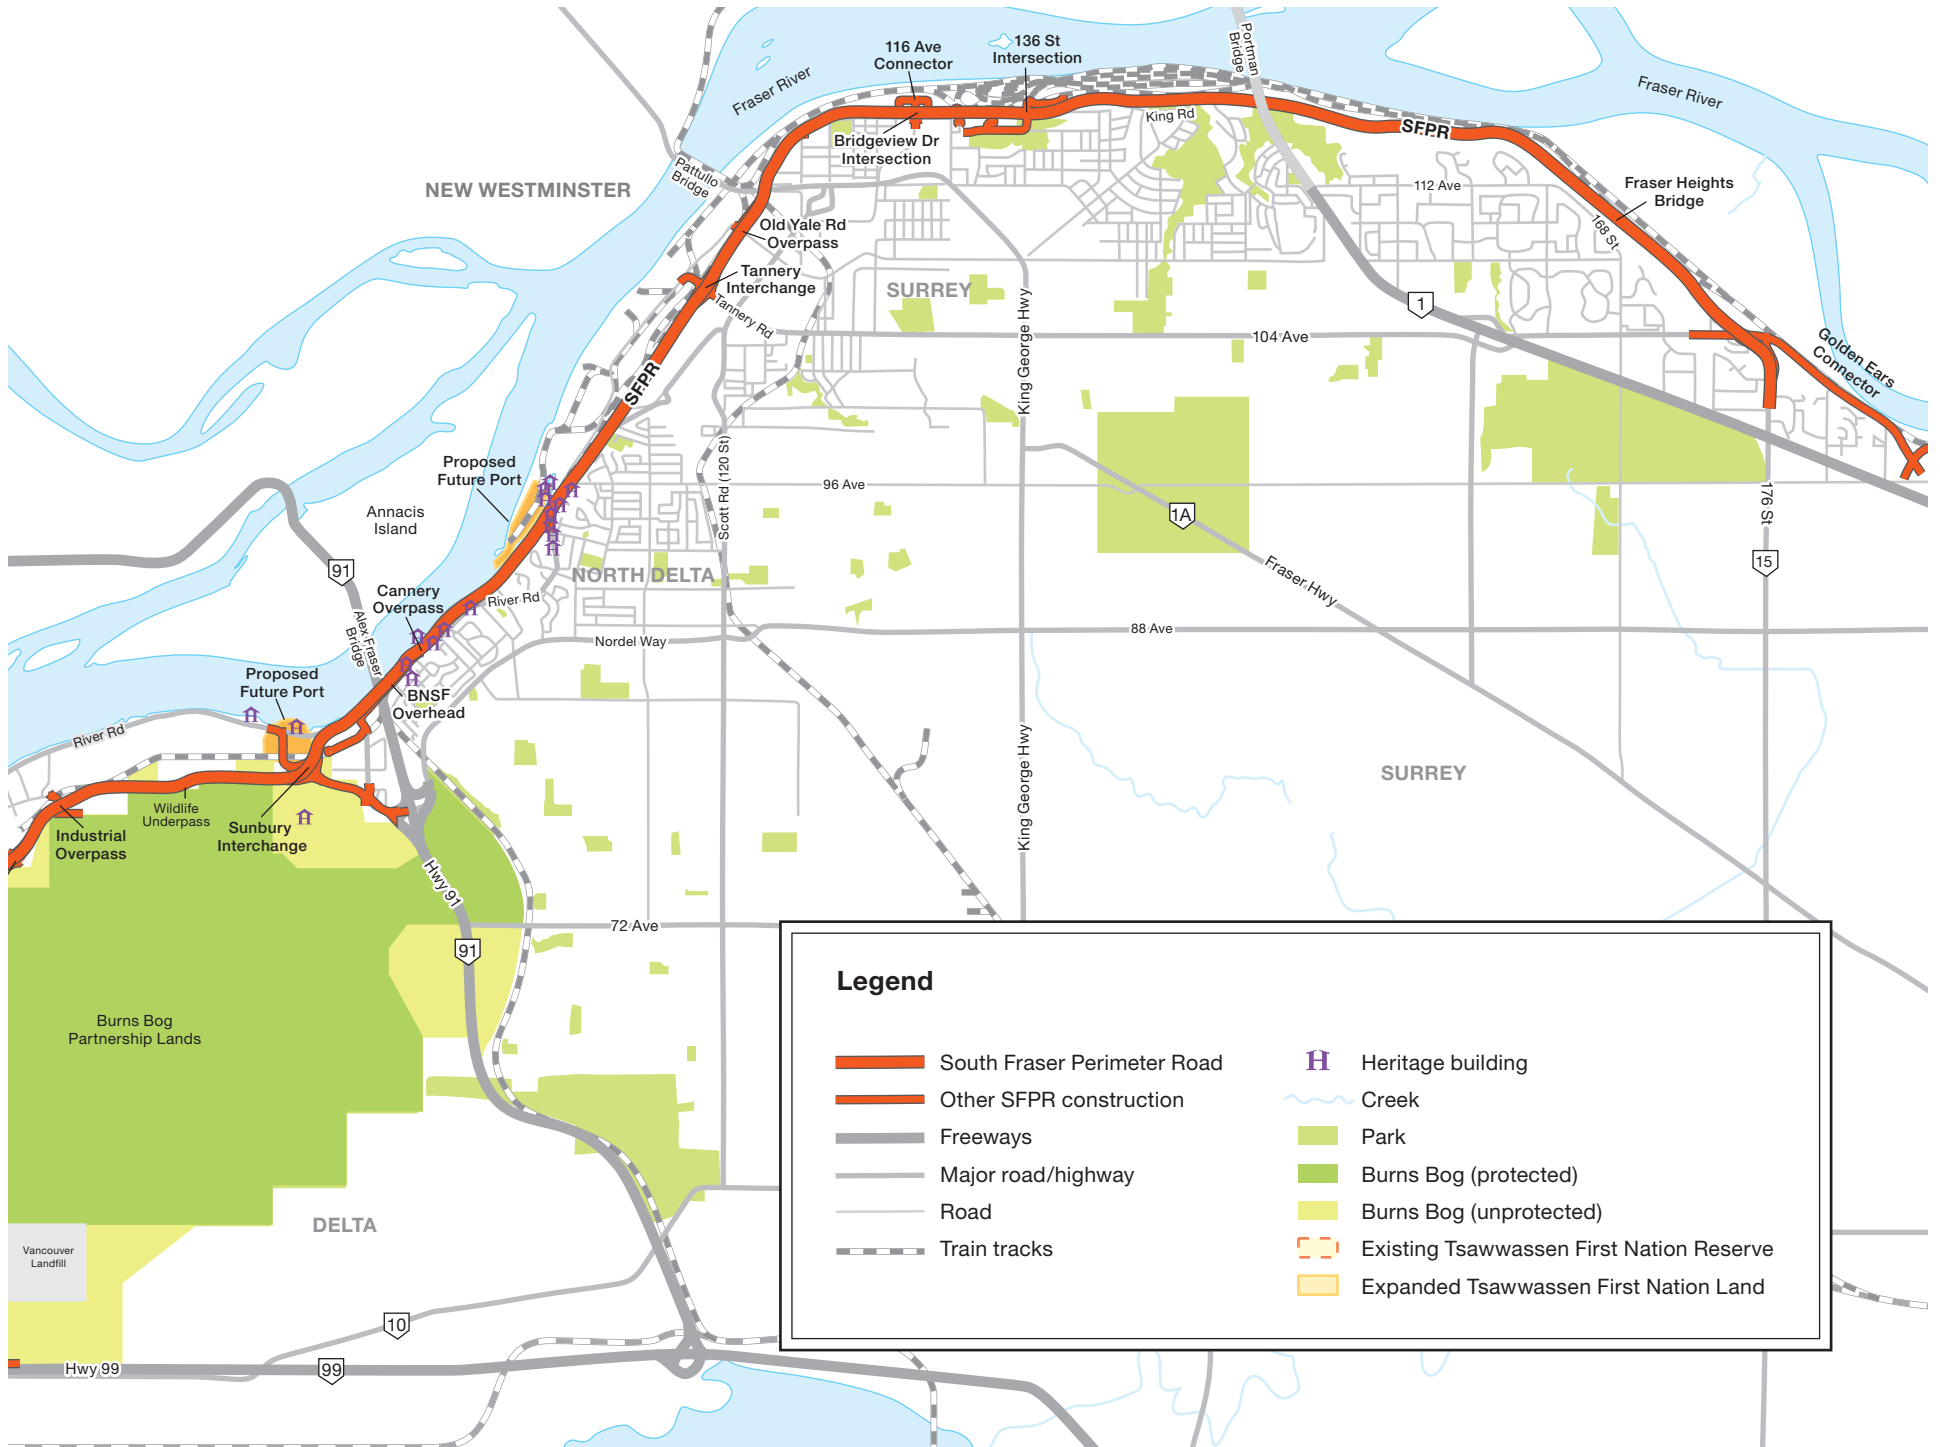

### Legend

- South Fraser Perimeter Road
- Other SFPR construction
- Freeways
- Major road/highway
- Road
- Train tracks
- Heritage building
- Creek
- Park
- Burns Bog (protected)
- Burns Bog (unprotected)
- Existing Tsawwassen First Nation Reserve
- Expanded Tsawwassen First Nation Land

### Legend

	South Fraser Perimeter Road		Heritage building
	Other SFPR construction		Creek
	Freeways		Park
	Major road/highway		Burns Bog (protected)
	Road		Burns Bog (unprotected)
	Train tracks		Existing Tsawwassen First Nation Reserve
			Expanded Tsawwassen First Nation Land